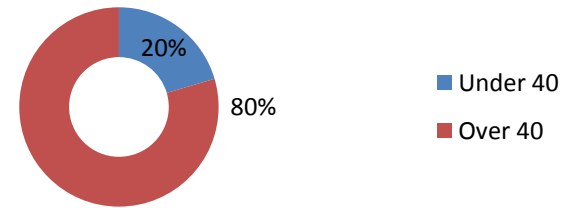

St. Paul's Summerville

Baptized, Friend Active, Local Minimally Attending, Member in Good Standing

Age	2/6/2011		3/11/2013		4/10/2014	
	#	%	#	%	#	%
20s	33	5%	41	6%	42	7%
30s	90	14%	87	13%	78	13%
40s	126	20%	122	19%	101	17%
50s	145	23%	149	23%	119	20%
60s	129	21%	135	21%	137	23%
70s	56	9%	72	11%	67	11%
80s	<u>42</u>	<u>7%</u>	<u>45</u>	<u>7%</u>	<u>43</u>	<u>7%</u>
Total	621	100%	651	100%	587	100%
Under 40	123	20%	128	20%	120	20%
Over 40	<u>498</u>	<u>80%</u>	<u>523</u>	<u>80%</u>	<u>467</u>	<u>80%</u>
	621	100%	651	100%	587	100%

Continued on page 2

Age 2011

Age 2011

Age 2013

Age 2013

Age 2014

Age 2014