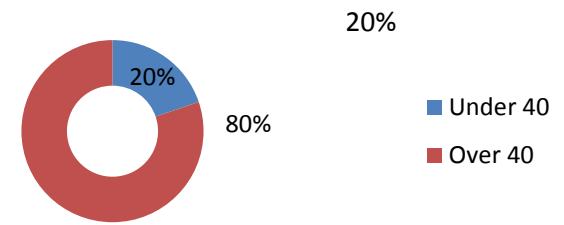

St. Paul's Summerville

Baptized, Friend Active, Local Minimally Attending, Member in Good Standing

Age	2/6/2011		3/11/2013		4/10/2014	
	#	%	#	%	#	%
20s	33	5%	41	6%	42	7%
30s	90	14%	87	13%	78	13%
40s	126	20%	122	19%	101	17%
50s	145	23%	149	23%	119	20%
60s	129	21%	135	21%	137	23%
70s	56	9%	72	11%	67	11%
80s	<u>42</u>	<u>7%</u>	<u>45</u>	<u>7%</u>	<u>43</u>	<u>7%</u>
Total	621	100%	651	100%	587	100%
Under 40	123	20%	128	20%	120	20%
Over 40	<u>498</u>	<u>80%</u>	<u>523</u>	<u>80%</u>	<u>467</u>	<u>80%</u>
	621	100%	651	100%	587	100%

Continued on page 2

Age 2011

Age 2011

Age 2013

Age 2013

Age 2014

Age 2014