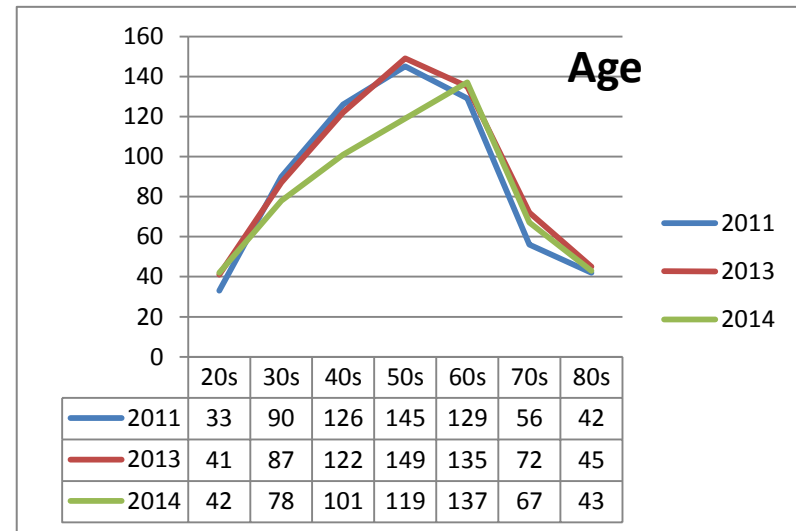

St. Paul's Summerville

Baptized, Friend Active, Local Minimally Attending, Member in Good Standing

Age	2/6/2011		3/11/2013		4/10/2014	
	#	%	#	%	#	%
20s	33	5%	41	6%	42	7%
30s	90	14%	87	13%	78	13%
40s	126	20%	122	19%	101	17%
50s	145	23%	149	23%	119	20%
60s	129	21%	135	21%	137	23%
70s	56	9%	72	11%	67	11%
80s	<u>42</u>	<u>7%</u>	<u>45</u>	<u>7%</u>	<u>43</u>	<u>7%</u>
Total	621	100%	651	100%	587	100%
Under 40	123	20%	128	20%	120	20%
Over 40	<u>498</u>	<u>80%</u>	<u>523</u>	<u>80%</u>	<u>467</u>	<u>80%</u>
	621	100%	651	100%	587	100%

Continued on page 2

Age 2011

Age 2011

Age 2013

Age 2013

Age 2014

Age 2014