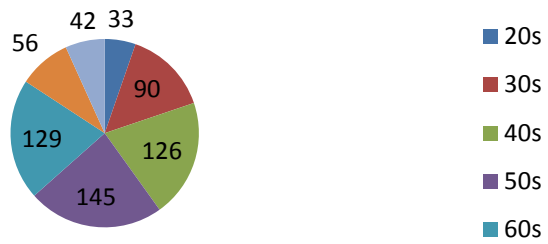

St. Paul's Summerville

Baptized, Friend Active, Local Minimally Attending, Member in Good Standing

Age	2/6/2011		3/11/2013		4/10/2014	
	#	%	#	%	#	%
20s	33	5%	41	6%	42	7%
30s	90	14%	87	13%	78	13%
40s	126	20%	122	19%	101	17%
50s	145	23%	149	23%	119	20%
60s	129	21%	135	21%	137	23%
70s	56	9%	72	11%	67	11%
80s	<u>42</u>	<u>7%</u>	<u>45</u>	<u>7%</u>	<u>43</u>	<u>7%</u>
Total	621	100%	651	100%	587	100%
Under 40	123	20%	128	20%	120	20%
Over 40	<u>498</u>	<u>80%</u>	<u>523</u>	<u>80%</u>	<u>467</u>	<u>80%</u>
	621	100%	651	100%	587	100%

Continued on page 2

Age 2011

Age 2011

Age 2013

Age 2013

Age 2014

Age 2014