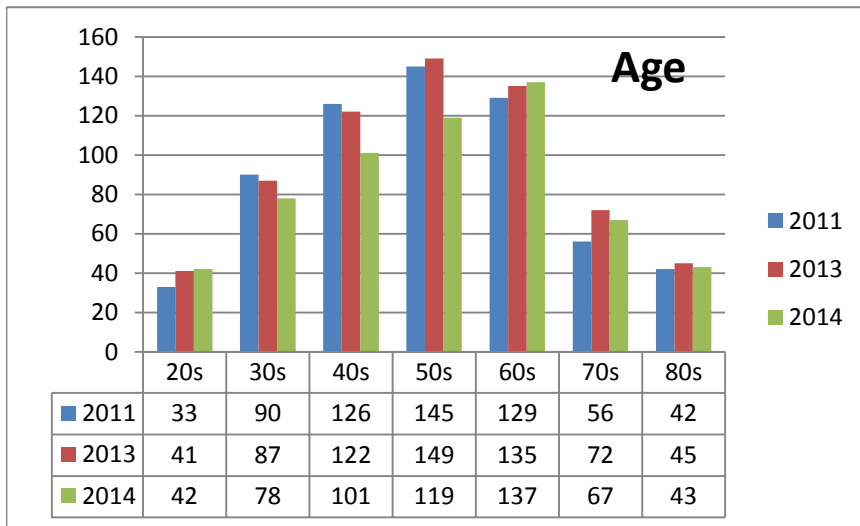

St. Paul's Summerville

Baptized, Friend Active, Local Minimally Attending, Member in Good Standing

Age	2/6/2011		3/11/2013		4/10/2014	
	#	%	#	%	#	%
20s	33	5%	41	6%	42	7%
30s	90	14%	87	13%	78	13%
40s	126	20%	122	19%	101	17%
50s	145	23%	149	23%	119	20%
60s	129	21%	135	21%	137	23%
70s	56	9%	72	11%	67	11%
80s	<u>42</u>	<u>7%</u>	<u>45</u>	<u>7%</u>	<u>43</u>	<u>7%</u>
Total	621	100%	651	100%	587	100%
Under 40	123	20%	128	20%	120	20%
Over 40	<u>498</u>	<u>80%</u>	<u>523</u>	<u>80%</u>	<u>467</u>	<u>80%</u>
	621	100%	651	100%	587	100%

Continued on page 2

Age 2011

Age 2011

Age 2013

Age 2013

Age 2014

Age 2014